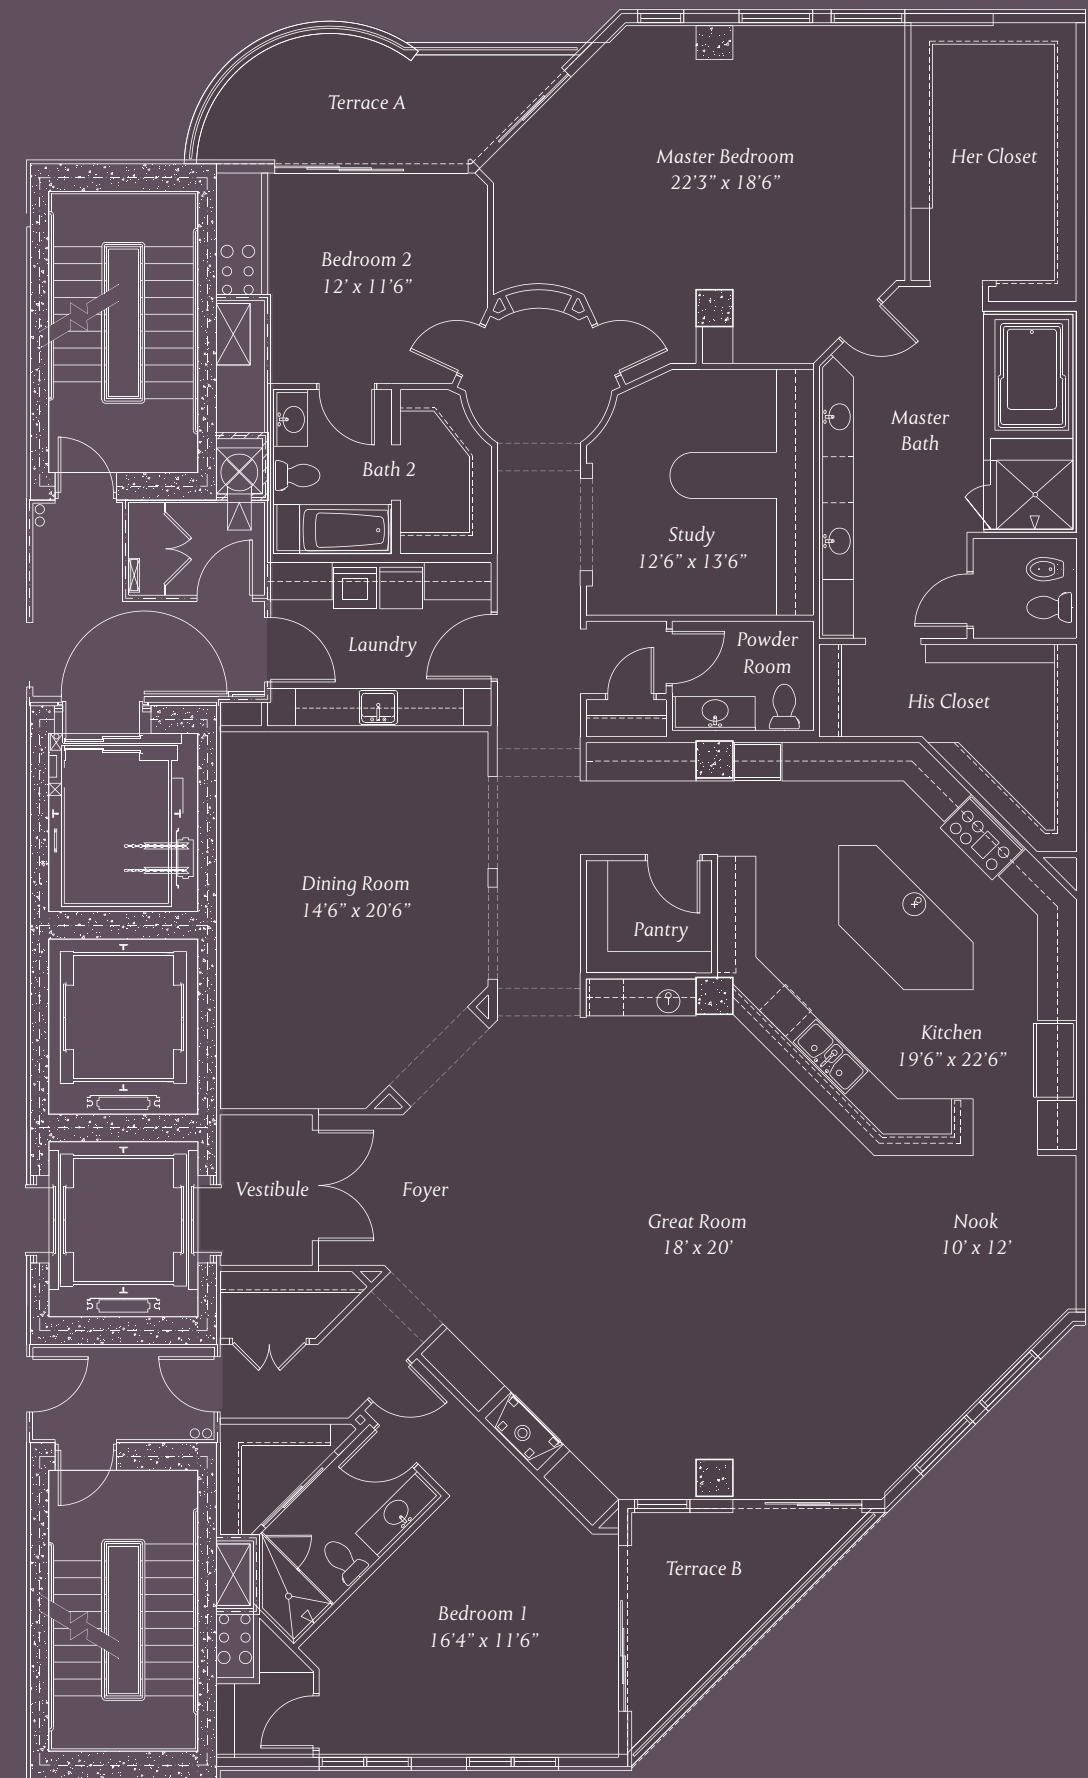

UNIT H

4 bedrooms
5.5 bathrooms
Enclosed Area: 4,792 Sq. Ft./4,826 Sq. Ft.
Terrace Area: 312 Sq. Ft.*
Total Area: 5,104 Sq. Ft./5,138 Sq. Ft.
*Terrace configurations and sizes vary by floor

Plan not to scale.

UNIT D1

3 bedrooms
3.5 bathrooms
Enclosed Area: 3,856 Sq. Ft.
Terrace Area: 220 Sq. Ft.*
Total Area: 4,076 Sq. Ft.
*Terrace configurations and sizes vary by floor

Plan not to scale.