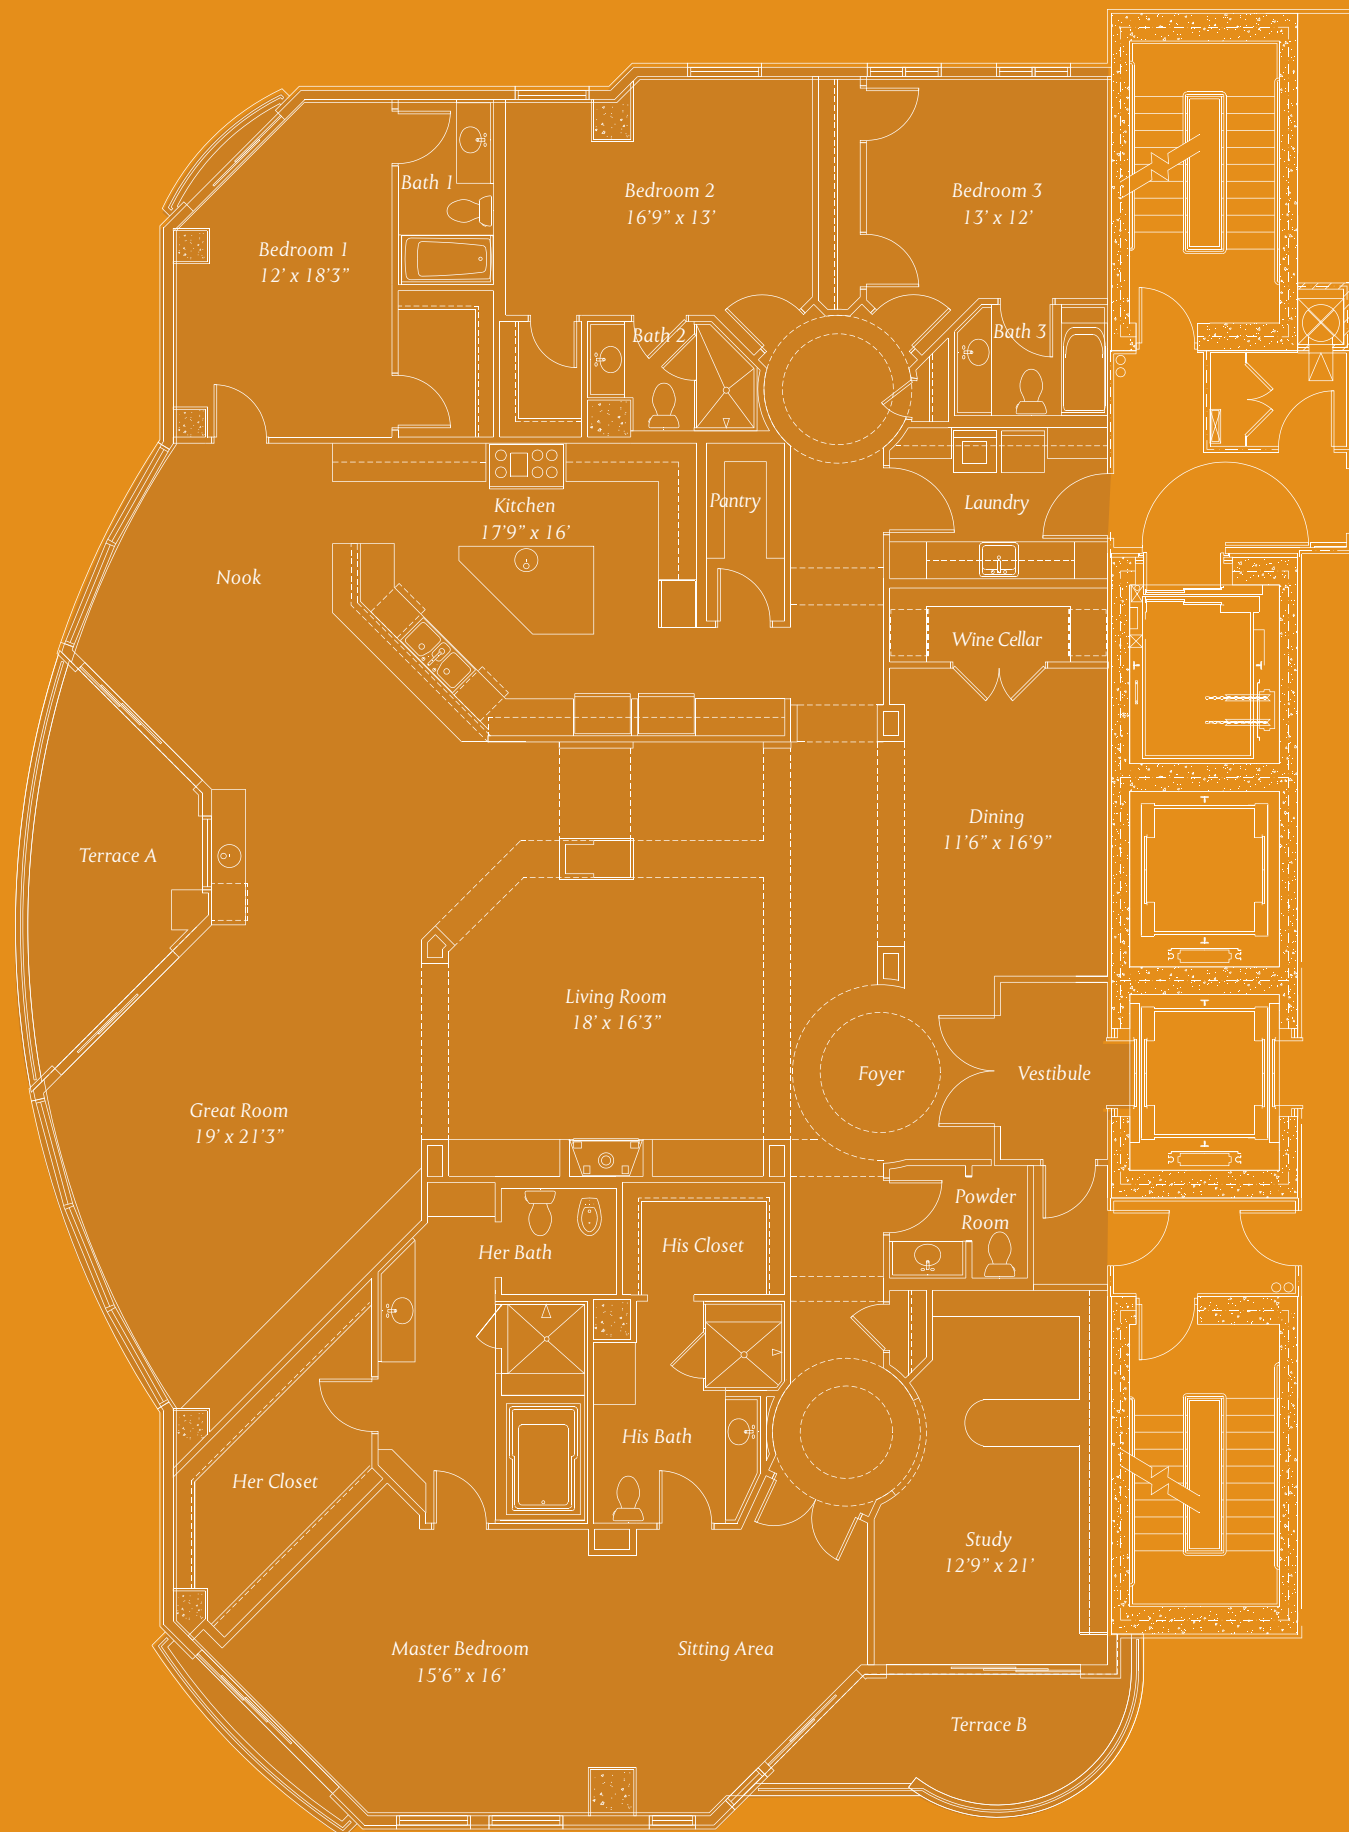

UNIT H

4 bedrooms
5.5 bathrooms
Enclosed Area: 4,792 Sq. Ft./4,826 Sq. Ft.
Terrace Area: 312 Sq. Ft.*
Total Area: 5,104 Sq. Ft./5,138 Sq. Ft.
*Terrace configurations and sizes vary by floor

Plan not to scale.

UNIT D1

3 bedrooms
3.5 bathrooms
Enclosed Area: 3,856 Sq. Ft.
Terrace Area: 220 Sq. Ft.*
Total Area: 4,076 Sq. Ft.
*Terrace configurations and sizes vary by floor

Plan not to scale.